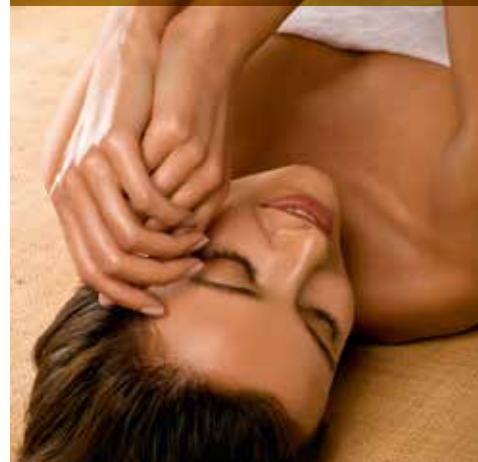

SPECIAL 5-SESSION TREATMENTS

OCCASIONS THAT REQUIRE MORE THAN ONE SESSION

After surgery, or taking care of your figure and better cope with pregnancy.

NO! CELLULITE MASSAGE (25 min) Localized massage with HUILE MINCEUR oil.	€ 225
SPECIAL MASSAGE FOR PREGNANT WOMEN – (25 min) Gentle massage with almond oil.	€ 225
LYMPHATIC DRAINAGE (50 min) Manual technique for eliminating liquids.	€ 350
MASSAGE (50 min) Full body massage with personalized intensity.	€ 375

vat included